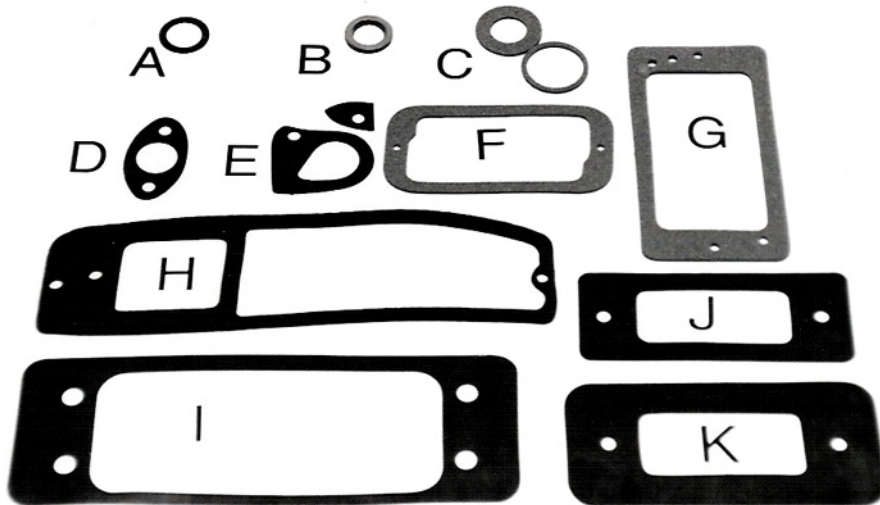

CONTENTS SHEET:
Paint Reseal Kit,
1966-77 Bronco

PART# 4045

CONTENTS:

1/1 12/06

- A—Lock Cylinder, 2
- B—Wiper Pivot to Windshield, 2
- C—License Plate Light, 1 each
- D—Lift Gate Door Handle Pad, 1
- E—Door Handle Pads, 2
- F—Park Light Lens to Housing, 1966-67, 2
- G—Park Light Lens to Housing, 1968-77, 2
- H—Tail Light Lens to Housing, 2
- I—Tail Gate Handle, 1
- J—Side Marker Lens, inner, 4
- K—Side Marker Lens, outer, 4

865.938.6696 www.jamesduff.com
3231 NW Park Dr.
Knoxville, TN 37921

CONTENTS SHEET:
Paint Reseal Kit,
1966-77 Bronco

PART# 4045

CONTENTS:

1/1 12/06

- A—Lock Cylinder, 2
- B—Wiper Pivot to Windshield, 2
- C—License Plate Light, 1 each
- D—Lift Gate Door Handle Pad, 1
- E—Door Handle Pads, 2
- F—Park Light Lens to Housing, 1966-67, 2
- G—Park Light Lens to Housing, 1968-77, 2
- H—Tail Light Lens to Housing, 2
- I—Tail Gate Handle, 1
- J—Side Marker Lens, inner, 4
- K—Side Marker Lens, outer, 4